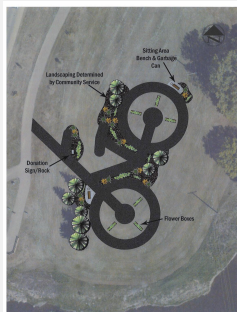

Phase 2, with fund raising currently underway, will include replacing an existing wood chip base with Rubber Base, along with an Inclusive Swing and other ground play equipment.

Kiwanis Club of Swift Current